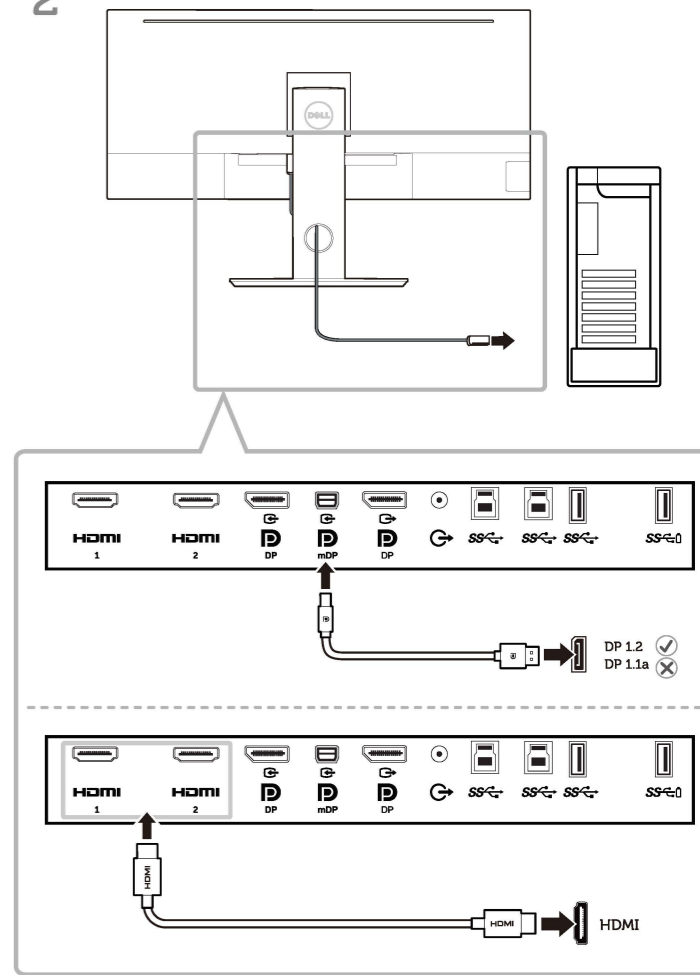

DELL UltraSharp U3417W

Quick Start Guide

1-1

1-2

1-3

1-4

2